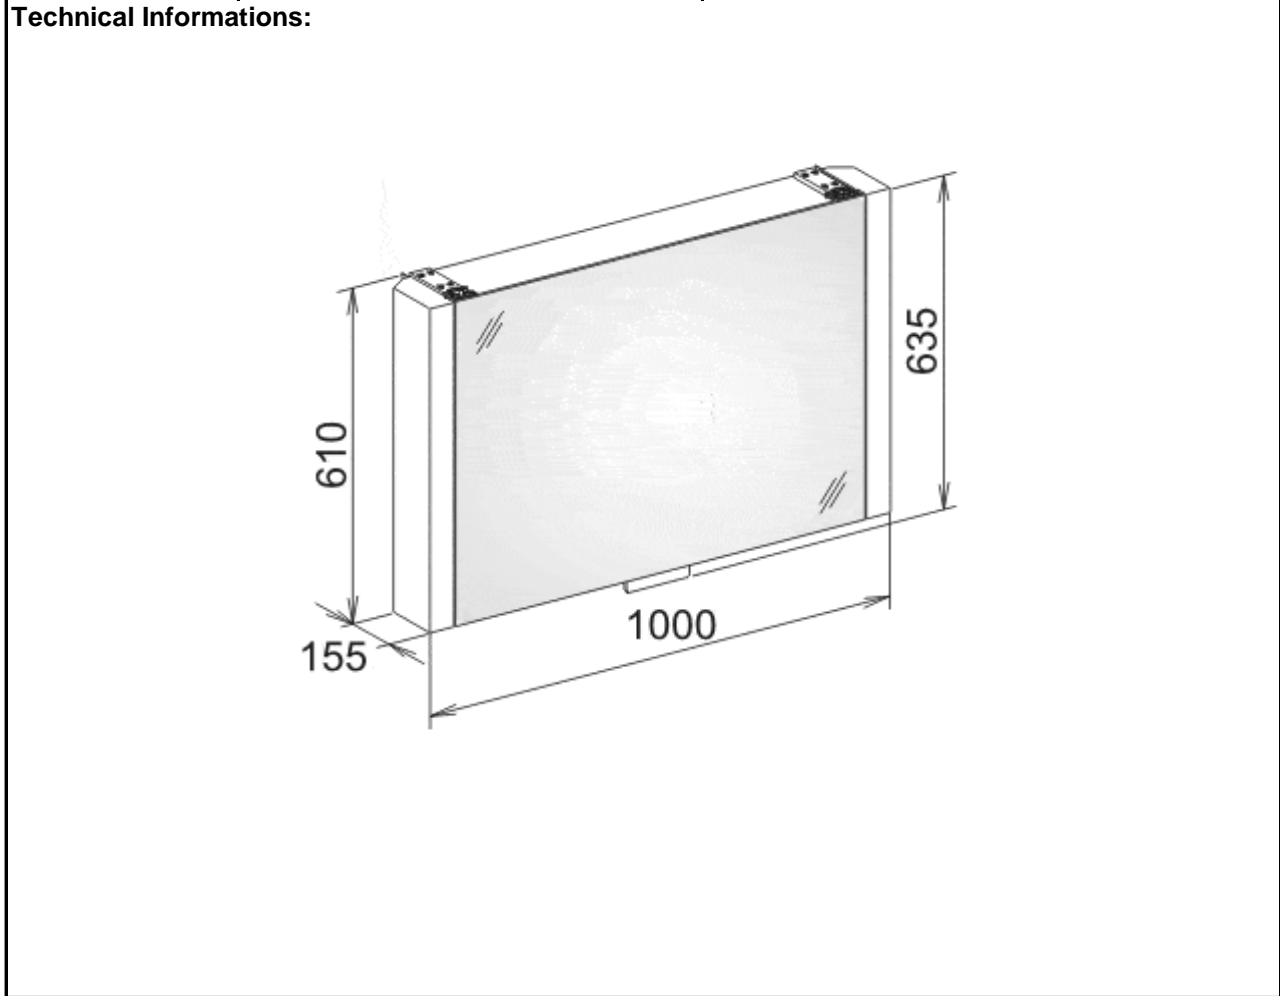

SPECIFICATION SHEET - bathroom accessories

BRAND:	KEUCO	Product Photo: 
ORIGIN:	Germany	
SERIES:	ROYAL METROPOL	
PRODUCT DESCRIPTION:	Mirror cabinet 1 lift up double sided crystal mirrored door Interior rear wall-mirrored Flourescent light tube 2 x 24w T5	
MODEL No.	14002 171201	
FINISH/COLOUR:	Silver Anodized	
DIMENSIONS:	155mm x 1000mm x 635mm	
OPTIONAL MATCHING PARTS:		